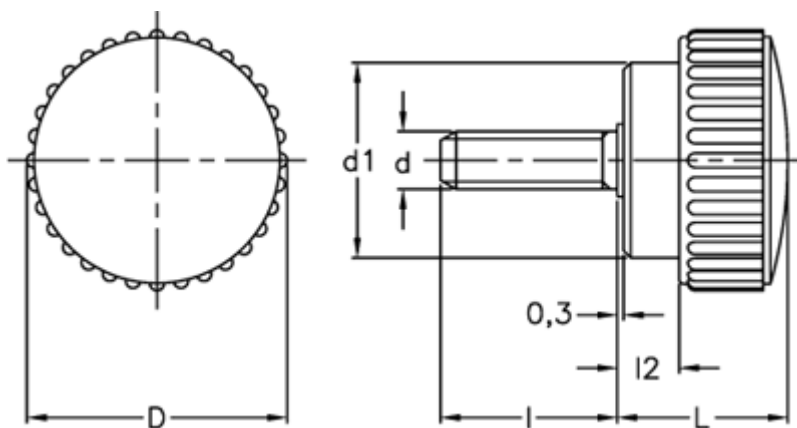

Data Sheet

Article number: 2302002324

Description: E+G Knurled grip knob
B.193/20 p-M6x40

Measures

D	= 22
d1	= 15
d 6g	= M6
l	= 40
L	= 14
l2	= 4